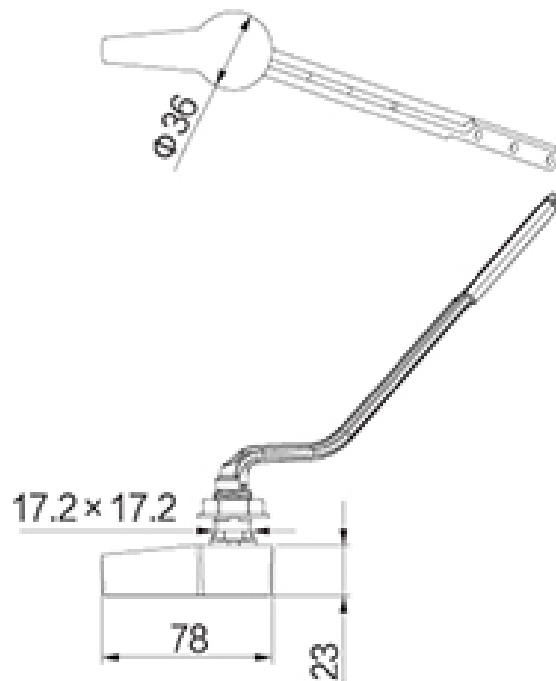

Brand : WDI, China
Name : Front flush lever
Item Code : B5065 GASV1
Designer :
Color / Finish: ABS Chrome Plated
Dimensions : 17.2 mm x 17.2 mm

Product info:

- Left front-mounted flush levers

Flushing of pipe must be done before fittings are installed. Failure to do so voids the warranty.